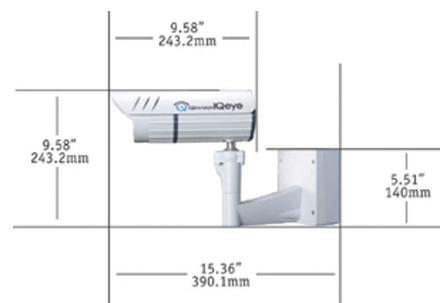

Camera weight (without lens): 96oz (2839g)